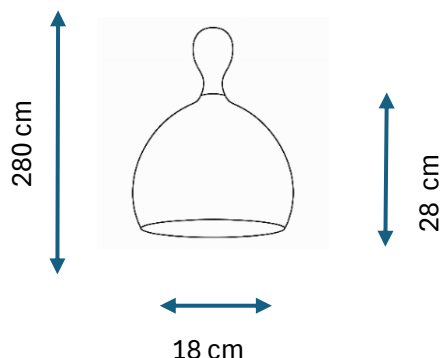

WARRANTY

Warranty (years)	2

MAX

ELECTRICAL DATA

Energy Consumption (kWh/1000h)	
Standby Power (kWh/1000h)	
Input voltage	230-240

CERTIFICATES

Certificates	CE
Energy Efficiency Class	
EPREL ID	
EPREL URL